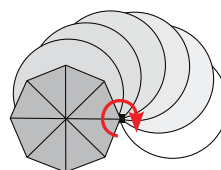

EGG SHELL BLACK BOULDER

Note - Huge range of custom colours available (surcharge will apply)

SIZE

3.5m

OCTAGON

ROTATES & TILTS

ROTATES 360°

TILTS