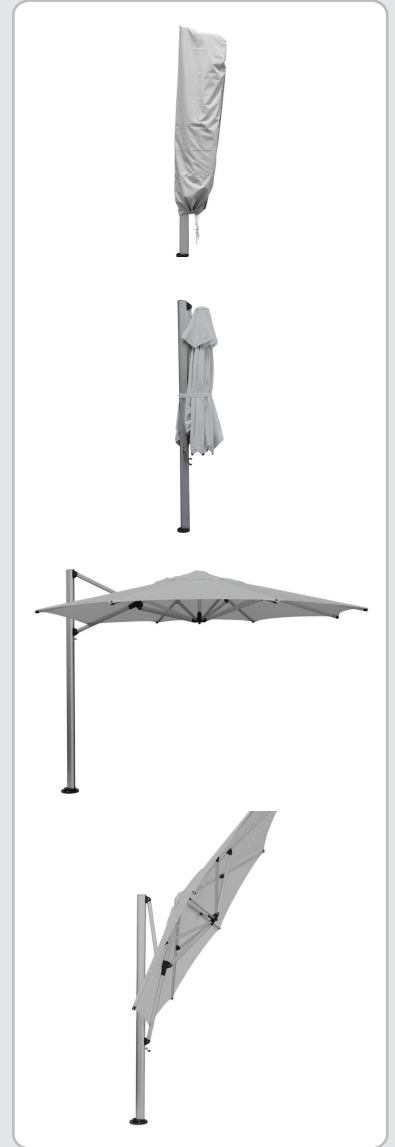

SU4 Cantilever Umbrella

(360° rotation & tilting function)

- Marine grade aluminium frame and stainless steel hardware for longevity
- Commercial grade 100% solution dyed canopy (UPF 50+)
- Durable high performance hub and fittings
- Umbrella rotates 360°
- Elegant and simple to operate tilt system
- Custom designed protective cover included

FIXING OPTIONS

- In-ground Anchor
- Surface Plate
- Portable Base

WARRANTY**

3 year
CANOPY
warranty

*Conditions Apply

TRUSTED
FOR OVER
21 YEARS

FABRIC COLOURS

Commercial Grade 100% Solution Dyed

EGG SHELL BLACK BOULDER

Note - Huge range of custom colours available (surcharge will apply)

SIZE

3.5m

OCTAGON

ROTATES & TILTS

ROTATES 360°

TILTS